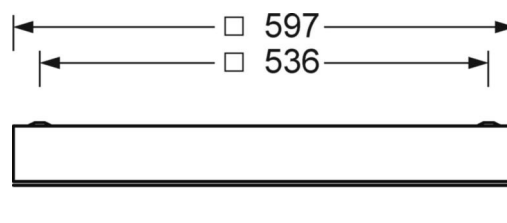

MECHANICS

Housing colour	traffic white RAL 9016
Dimensions (LxWxDxH)	597mm x 597mm x 75mm
Ceiling system	cut-out ceilings [AD]
Weight (net)	10.9kg
Cable entry KE (X/Y)	279mm/17mm
Type of installation	Ceiling-mounted single installation, Ceiling-mounted trunking installation, Installation in clean room ceilings, Ceiling installation individual mounting

DEEP-LINK

<https://www.regiolum.de/en/article/62164026670>

Reference	LED 7500lm 940
ηLB	100 %
Φ ↓/↑	100 % / 0 %
UGR lat./long.	18.8 / 18.7

Dimensions

L	597 mm	Length
B	597 mm	Width
H	75 mm	Height
A1	536 mm	Mounting distance single mounting
X	279 mm	Distance cable infeed to the center of the luminaire on the X-axis
Y	17 mm	Distance cable infeed to the center of the luminaire on the Y-axis
