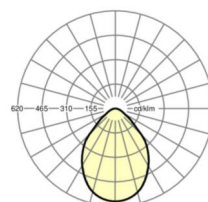

LIGHTING TECHNOLOGY

Placement	LED, Colour rendering/Light colour CRI ≥ 90 / 4000K
Colour tolerance (MacAdam)	3SDCM
Photobiological safety (Luminaire)	RG0
Nominal luminous flux	7522lm
Nominal luminous flux-emergency lighting mode	7522lm
LED service life	80000h L80/B10 (Tq 35°C), 90000h L80/B10 (Tq 25°C), 40000h L90/B10 (Tq 25°C)
Luminaire luminous efficiency	108lm/W
UGR lat./long.	18.8 / 18.7

MECHANICS

Housing colour	traffic white RAL 9016
Dimensions (LxWxDxH)	597mm x 597mm x 75mm
Ceiling system	cut-out ceilings [AD]
Weight (net)	10.9kg
Cable entry KE (X/Y)	279mm/17mm
Type of installation	Ceiling-mounted single installation, Ceiling-mounted trunking installation, Installation in clean room ceilings, Ceiling installation individual mounting

DEEP-LINK

<https://www.regiolum.de/en/article/62164026670>

Reference	LED 7500lm 940
ηLB	100 %
Φ ↓/↑	100 % / 0 %
UGR lat./long.	18.8 / 18.7

Dimensions

L	597 mm	Length
B	597 mm	Width
H	75 mm	Height
A1	536 mm	Mounting distance single mounting
X	279 mm	Distance cable infeed to the center of the luminaire on the X-axis
Y	17 mm	Distance cable infeed to the center of the luminaire on the Y-axis
